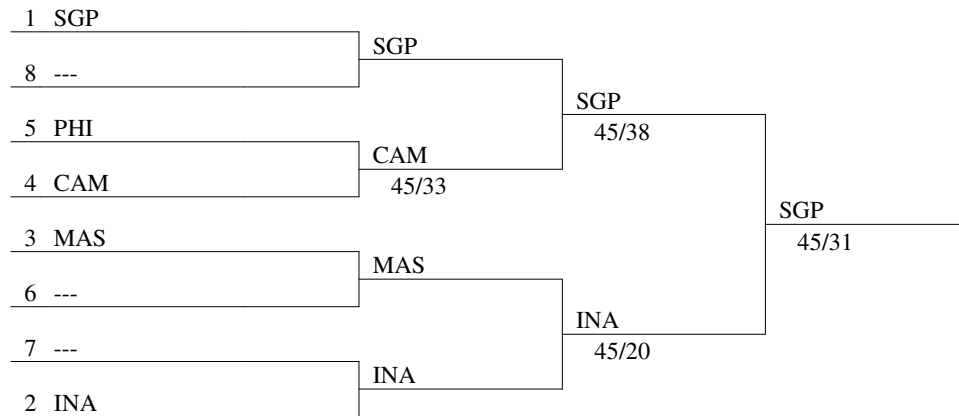

WOMEN'S SABRE TEAM - JUNIOR
SEAFF CHAMPIONSHIPS 2018 - JUNIOR & CADET (18-22 JAN)
21 JANUARY 2018
OCM INDOOR SPORTS ARENA

Quarter-finals

WOMEN'S SABRE TEAM - JUNIOR
SEAFF CHAMPIONSHIPS 2018 - JUNIOR & CADET (18-22 JAN)
21 JANUARY 2018
OCM INDOOR SPORTS ARENA

Overall ranking (ordered by ranking)

ranking	name
1	SGP
2	INA
3	CAM
3	MAS
5	PHI